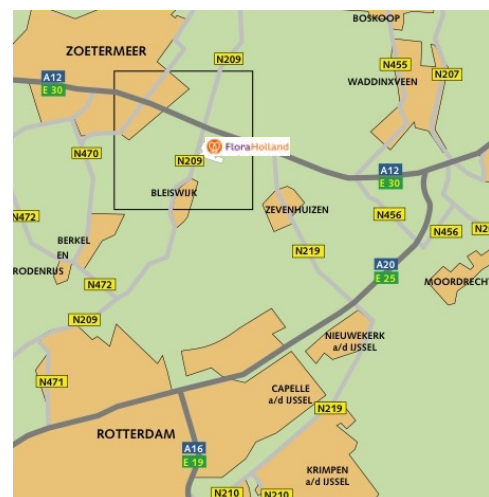

PUBLIC TRANSPORT

For information on public transport see www.connexion.nl or www.9292ov.nl.

FLORAHOLLAND VESTIGING BLEISWIJK

Klappolder 130 - Postbus 500 - 2665 ZM Bleiswijk

T +31 (0)10-529 77 77 - F +31 (0)10-529 78 78 - www.floraholland.com