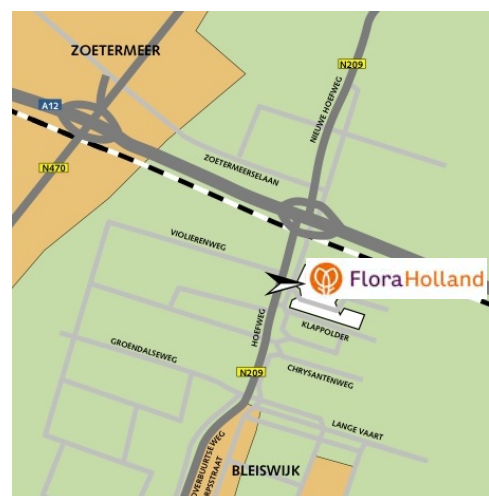

PUBLIC TRANSPORT

For information on public transport see www.connexion.nl or www.9292ov.nl.

FLORAHOLLAND VESTIGING BLEISWIJK

Klappolder 130 - Postbus 500 - 2665 ZM Bleiswijk

T +31 (0)10-529 77 77 - F +31 (0)10-529 78 78 - www.floraholland.com