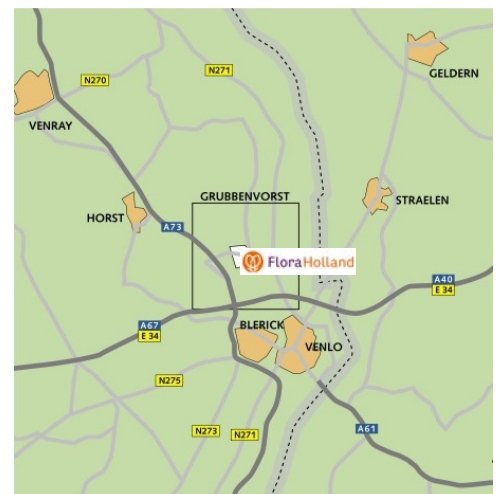

FLORAHOLLAND VESTIGING VENLO

Venrayseweg 214 - Postbus 3200 - 5902 RE Venlo

T +31 (0)77-323 99 36 - F +31 (0)77-323 96 91 - www.floraholland.com